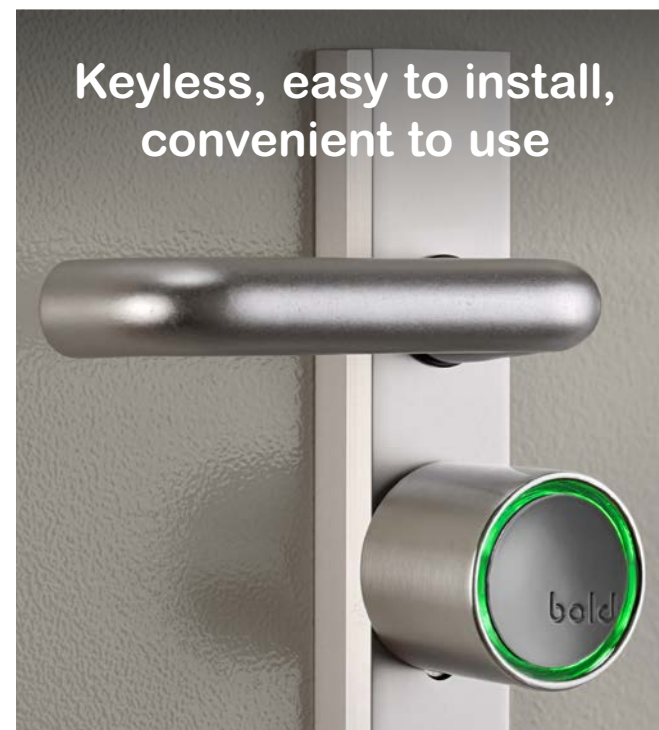

INSIDE	OUTSIDE
Bold Smart Cylinder DX	DX 33	max 35 mm	30 - 45 mm
	DX 43	max 45 mm	30 - 45 mm
	DX 53	max 55 mm	30 - 45 mm
	DX 63	max 65 mm	30 - 45 mm
	DX 35	max 35 mm	50 - 65 mm
	DX 45	max 45 mm	50 - 65 mm
	DX 55	max 55 mm	50 - 65 mm
	DX 65	max 65 mm	50 - 65 mm

WEIGHT 375 grams

OPERATING TEMPERATURE Inside: +10°C to +40°C
Outside: -20°C to +80°C

POWER

CR123A 1550MAH The Bold lock uses 1 x CR123A 3V battery, available in retail outlets

BATTERY LIFE TIME 2 Years and/or 20.000 activations

COMMUNICATION

BLUETOOTH 4.0 + HIGHER The Bold Smart Lock communicates with your telephone via Bluetooth.

ENCRYPTION Multi-layer, end-to-end, standards based protocol using TLS and AES-128-CCM

API REST-API, available on request

SDK Native iOS and Android, available on request

QUALITY MARKS AND CERTIFICATION

SKG*** CERTIFICATION The Bold lock ensures the highest level of security. The Dutch SKG*** certification also enables users in Belgium and the Netherlands to obtain the Police quality mark "Veilig Wonen".

MOBILE APPLICATION

IOS APP ANDROID APP **Functionalities in the App:**

- Manage users (direct share / withdraw users)
- Create Access schemes and link to user (permanent, weekly or temporary access)
- Set-up Back-up pin code(s)
- Check battery status and other lock settings
- Event log, available for admin users

Keyless, easy to install, convenient to use

LOCK ACTIVATION

ACCESS METHODS

- Direct from App ("works also without internet connection")
- Push button inside, manually 'Push & Go'
- PIN Backup by unique left/right turning pattern
- Automatic Activation 'Keyless Entry'

PRICING

Starting at 199,- Euro

boldsmartlock.com

bold